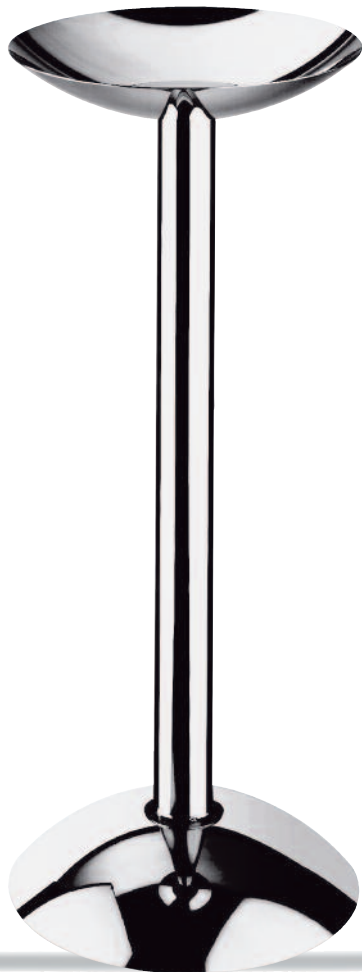

mm. 1,2 UNO
Sparkling wine cooler
H cm 18,5
Ø cm 29
lt. 8
H 7 1/4"
Ø 11 3/8"
gal. 2

mm. 1,2 UNO
Wine bottle coaster
Ø cm. 12
Ø 4 3/4"

mm. 1,2 GIOTTO
Sparkling wine cooler
H cm 22
Ø cm 24
lt. 5
H 8 5/8"
Ø 9 1/2"
gal. 1 1/3

666C