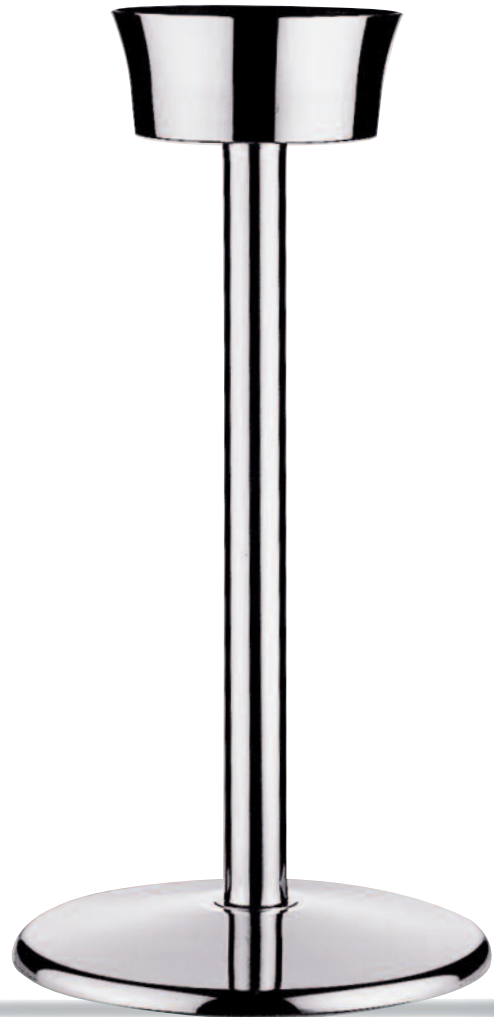

mm. 1,2 PALACE
Wine cooler stand

H cm. 67,5 H 26 5/8"