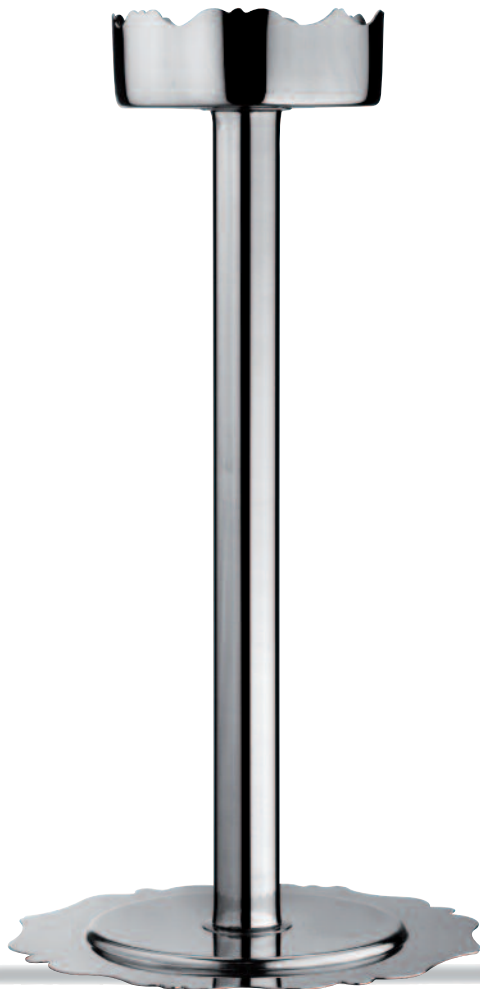

mm. 1,2 DOLCE VITA
Sparkling wine cooler

H cm 22
Ø cm 24
lt. 4
H 8 5/8"
Ø 9 1/2"
gal. 1

mm. 1,2 DOLCE VITA
Glass and bottle coaster

Ø cm. 14   Ø 5 1/2"
Ø cm. 10   Ø 5"

mm. 1,2 DOLCE VITA PELTRO
Sparkling wine cooler

H cm 22
Ø cm 24
lt. 4
H 8 5/8"
Ø 9 1/2"
gal. 1

666G

mm. 1,2 DOLCE VITA
Wine cooler stand

H cm. 62   H 24 3/8"

666GP