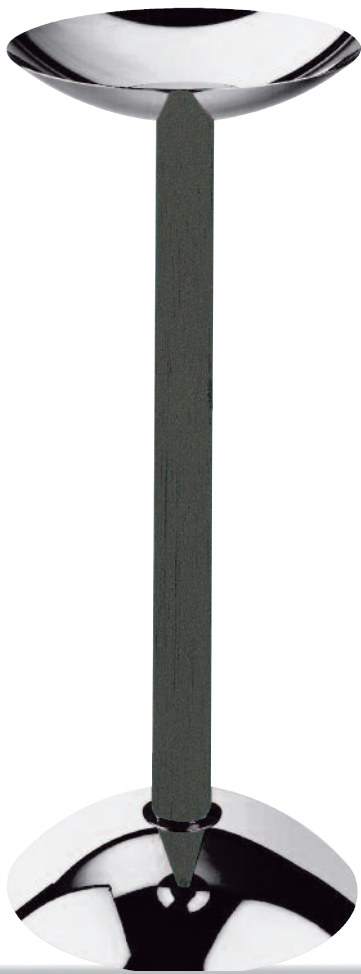

mm. 1,2 TRE
Wine cooler stand

H cm. 65   H 25 5/8"

666