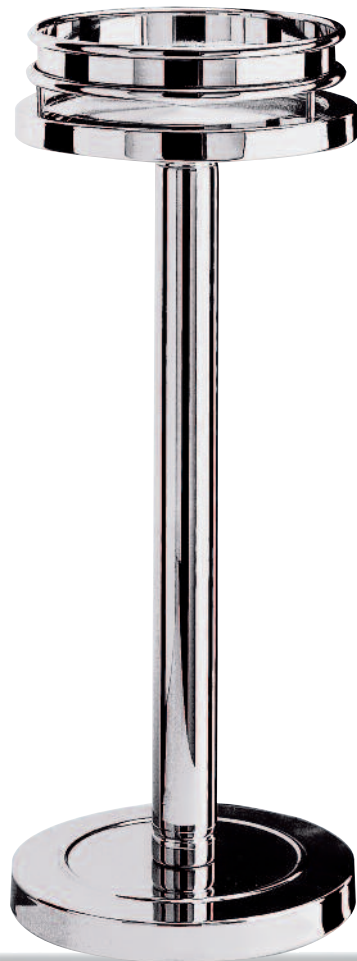

mm. 1,2
Wine cooler stand

H cm. 60   H 23 5/8"