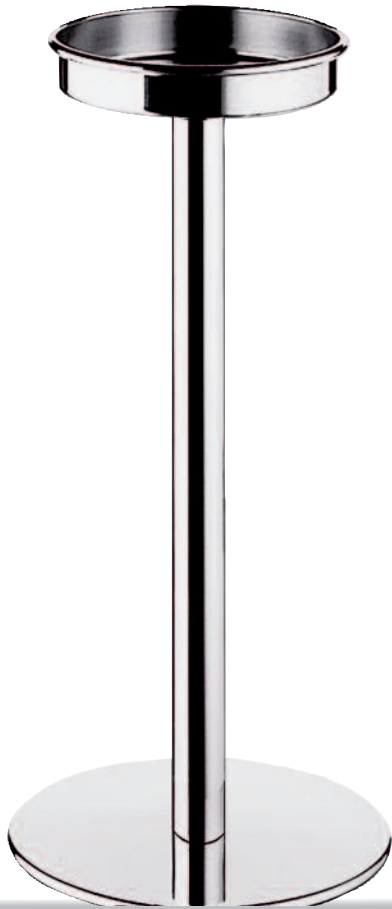

H cm 18,5  
Ø cm 29  
lt. 8

H 7 1/4"  
Ø 11 3/8"  
gal. 2

**A** Amber

**G** Garnet

**S** Emerald

**Z** Sapphire

**M** Amethyst

**O** Onyx

**W** Transparent

**P** White

680

mm. 1,2 MICHELANGELO  
Sparkling wine cooler

H cm 21  
Ø cm 18  
lt. 4,5  
H 8 1/4"  
Ø 7 1/8"  
gal. 1 1/4

616AC

mm. 1,2 DUE  
Wine bottle coaster

cm. 14x12  
5 1/2" x 4 3/4"

973P

mm. 1,2 PALACE  
Sparkling wine cooler

H cm 24,5  
Ø cm 20,5  
lt. 5  
H 9 5/8"  
Ø 8 1/8"  
gal. 1 1/3

666A

mm. 1,2 GALA  
Wine cooler stand

H cm. 60 H 23 5/8"

666F

mm. 1,2 PALACE  
Wine cooler stand