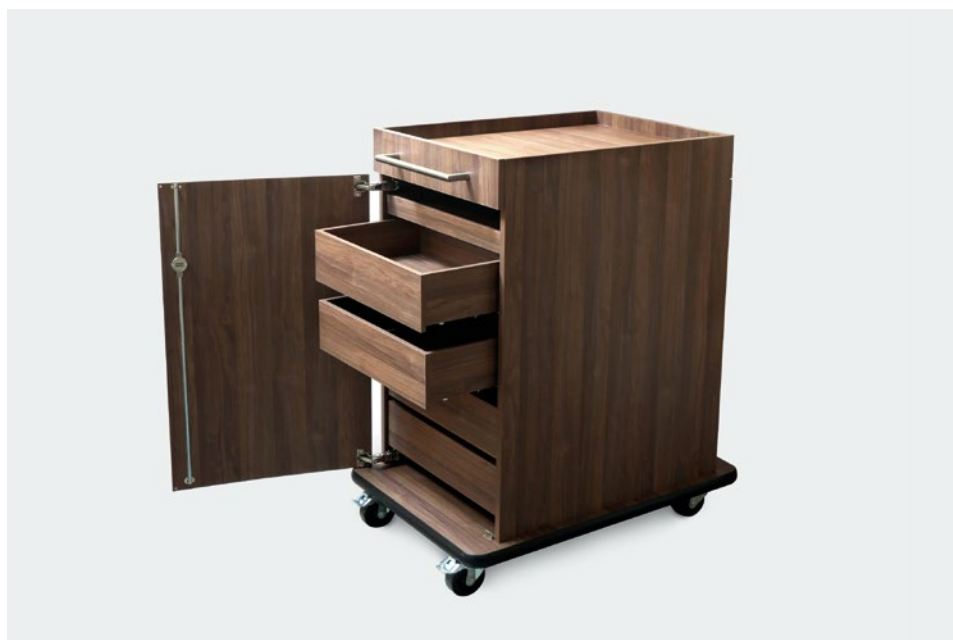

craster

Intelligent and Bespoke

Craster offer an integrated design and manufacture service for premium hotel, retail and restaurant groups. We empower our clients to communicate the values of their brand through the fabric of design.

DESIGN

We bring a unique blend of values to our design process, combining curiosity, integrity, sustainability and exceptional quality. Our inhouse development team draws on its extensive industrial design experience, category knowledge and market awareness to create truly unique and compelling products that live and breath our clients' brand values.

DEVELOPMENT

Working closely with our manufacturing partners in Europe and the Far East, our in-house design and development team manage the product development process, to bring your concepts to reality.

DELIVERY

Our in-house supply chain oversees and controls the whole manufacturing and delivery process. And with warehouses in the UK and USA and global distribution partners, we manage a robust end to end fulfilment service for many of our global clients.