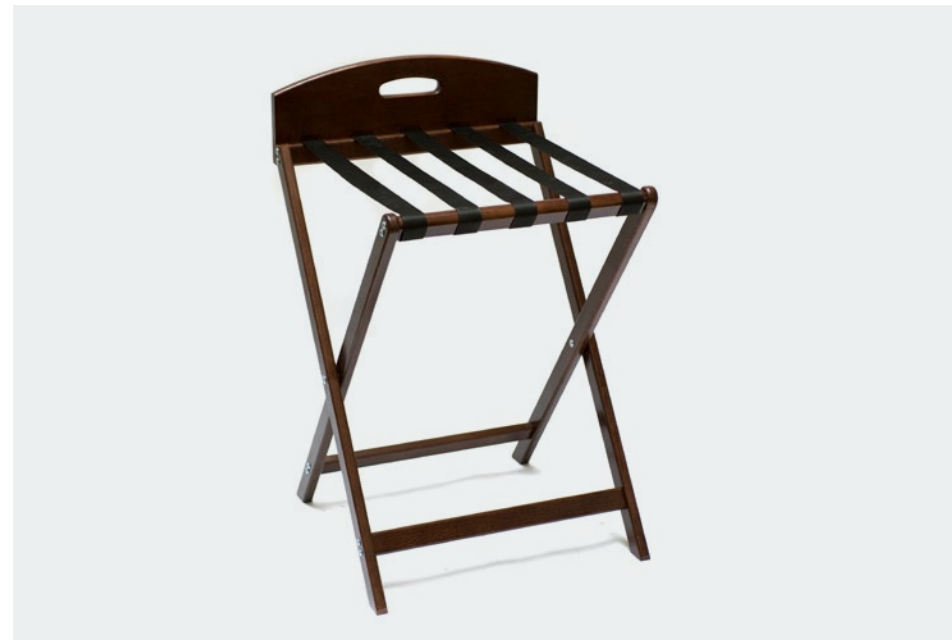

craster

Intelligent and Bespoke

Craster offer an integrated design and manufacture service for premium hotel, retail and restaurant groups. We empower our clients to communicate the values of their brand through the fabric of design.

DESIGN

We bring a unique blend of values to our design process, combining curiosity, integrity, sustainability and exceptional quality. Our inhouse development team draws on its extensive industrial design experience, category knowledge and market awareness to create truly unique and compelling products that live and breath our clients' brand values.

DEVELOPMENT

Working closely with our manufacturing partners in Europe and the Far East, our in-house design and development team manage the product development process, to bring your concepts to reality.

DELIVERY

Our in-house supply chain oversees and controls the whole manufacturing and delivery process. And with warehouses in the UK and USA and global distribution partners, we manage a robust end to end fulfilment service for many of our global clients.